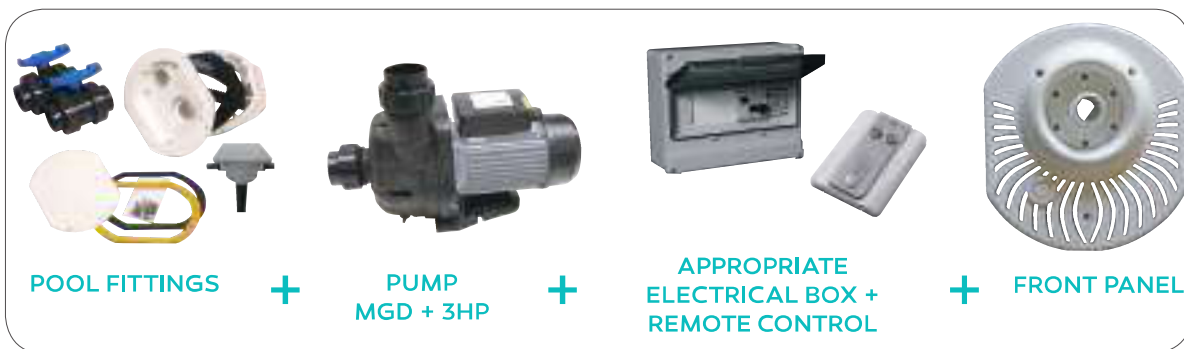

KIT COMPONENTS