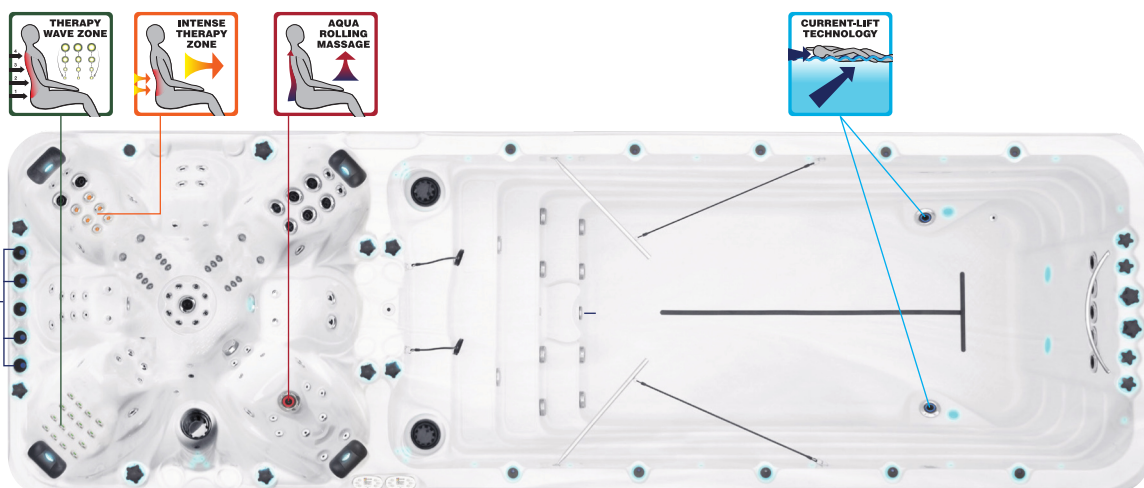

### SPECIFICATIONS/GENERAL

Dimensions L x W x H.....	708 x 225 x 126 cm
Number of Seats.....	8
Capacity in Liter.....	13000
Dry Weight in kg.....	1600
Full Weight in kg.....	14600
Shell Material.....	Aristech® Acrylic with Vinylester and Polyester
Synthetic Maintenance Free Cabinet.....	Standard
Removable Side Panels.....	8
Durable Support System.....	Synthetic
Everlast™ Full Floor Support Material.....	Polyester
High Density Urethane Insulation.....	Standard
Cup Holders.....	8

### WATER SYSTEM

Total jets.....	70
Air Injector Jets.....	??
Air Control Valve.....	??
Filters / Surface.....	(2) 50 Square Feet
Top Access Skim Filter.....	High-Volume Vortex Skimmer
Floor Drain.....	
External Drain.....	
Hi Flow Suctions.....	4
Water Diverter Valve.....	??
6" Aqua Rolling Massage Jet.....	
5" Massage Jets, Directional, Rotational and Pulsational.....	??
3" Directional Jets.....	??
2" Directional Jets.....	??
Ozone Jets.....	

### SPECIAL FEATURES

Soft Air Massage System.....	Standard
Molded Headrest Soft Pillows with LED Light.....	4
StarBrite Interior LED Light System.....	Standard
Exterior Corner LED Lighting.....	Standard
Aromatherapy System.....	Standard
Ozone Sanitation System.....	Standard
UV Synergy System.....	Standard
Ultra Efficient Dual-Wrap Cabinet Insulation.....	Standard
5/4 Ultra Efficient Walk-On Cover.....	Optional