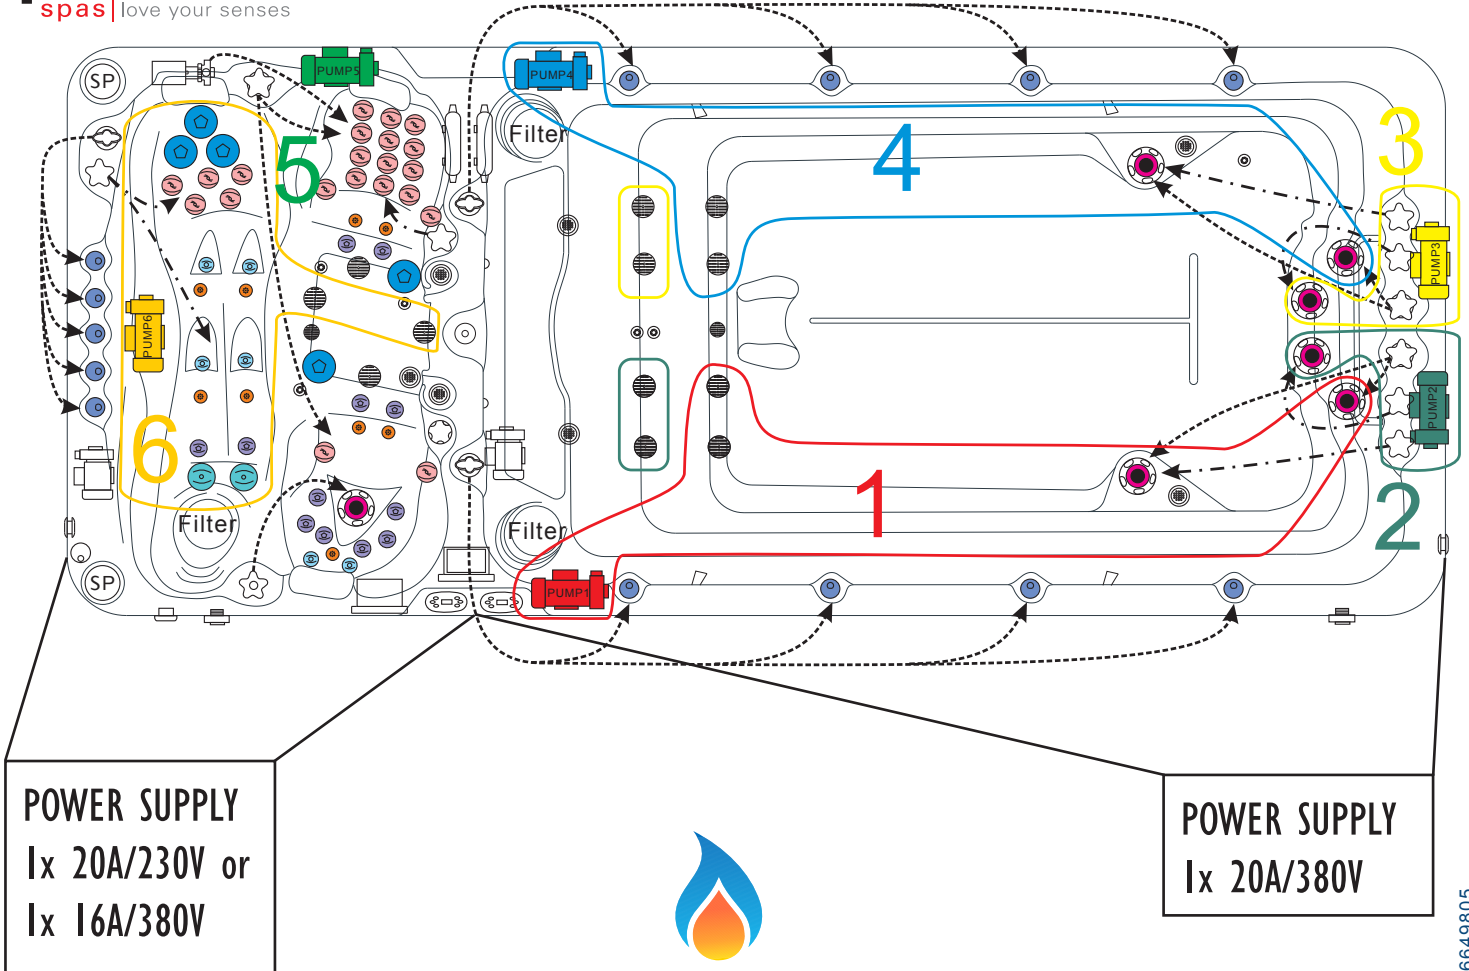

SPiRiT - SPiRiT DEEP

PASSION SPAS SPORT- EN FITNESS COLLECTION

passion
spas | love your senses