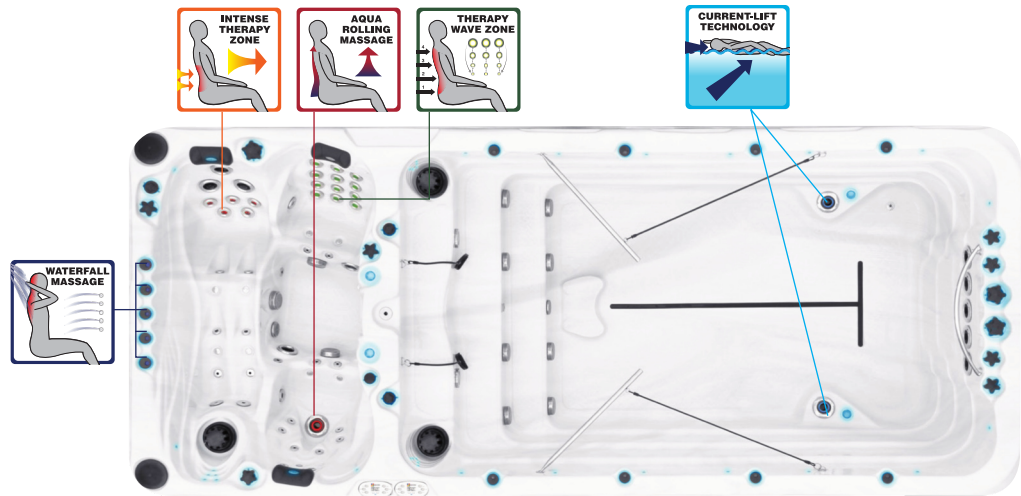

SPiRiT - SPiRiT DEEP

PASSION SPAS SPORt- EN FiTNESS COLLEctiON

passion
spas | love your senses

SPECIFICATIONS/GENERAL

Dimensions LxWxH.....	540x228 x 128/152 cm
Number of Seats.....	2
Number of Loungers.....	1
Capacity in Liter.....	12000/14000
Dry Weight in kg.....	1550/1700
Full Weight in kg.....	13550/15700
Shell Material.....	Aristech® Acrylic with Vinylester and Polyester
Synthetic Maintenance Free Cabinet.....	Standard
Removable Side Panels.....	8
Cabinet Material.....	Synthetic
Durable Support System.....	Synthetic
Everlast™ Full Floor Support Material.....	Polyester
High Density Urethane Insulation.....	Standard
Cup Holders.....	2

WATER SYSTEM

Total jets.....	66
Water Jets,Stainless Steel.....	60
Air Injector Jets.....	8
Air Control Valve.....	2
Filters / Surface.....	(2) 50 Square Feet
Top Access Skim Filter.....	High-Volume Vortex Skimmer
Floor Drain.....	1
External Drain.....	1
Hi Flow Suctions.....	8
Water Diverter Valve.....	2
Power Swim Jets.....	4
Floor Swim Jets.....	2
5"Massage Jets, Directional, Rotational and Pulsational.....	4
3"Directional Jets.....	19
2"Directional Jets.....	36
Ozone Jets.....	1

SPECIAL FEATURES

Soft Air Massage System.....	Standard
Molded Headrest Soft Pillows with LED Light.....	3
StarBrite Interior LED Light System.....	Standard
Audio System with iPod docking station, 2 built-in speakers...Standard	
Water Fall Massage.....	Standard
Exterior Corner LED Lighting.....	2
Aromatherapy System.....	Standard
Ozone Sanitation System.....	Standard
Synergy Water Maintenance System.....	Standard
Ultra Efficient Dual-Wrap Cabinet Insulation.....	Standard
5/4 Ultra Efficient Walk-On Cover.....	Standard
Wifi Ready.....	Standard

ELECTRICAL SYSTEM

Voltage.....	230/380 V
Amperage.....	380V-20A/230V-40A
Full Flow Electric Heater.....	3 kW
Control System.....	Balboa GS523DZ
Light (18 x Multi Color LED).....	Standard
Electronic Topside Control.....	Balboa TP600