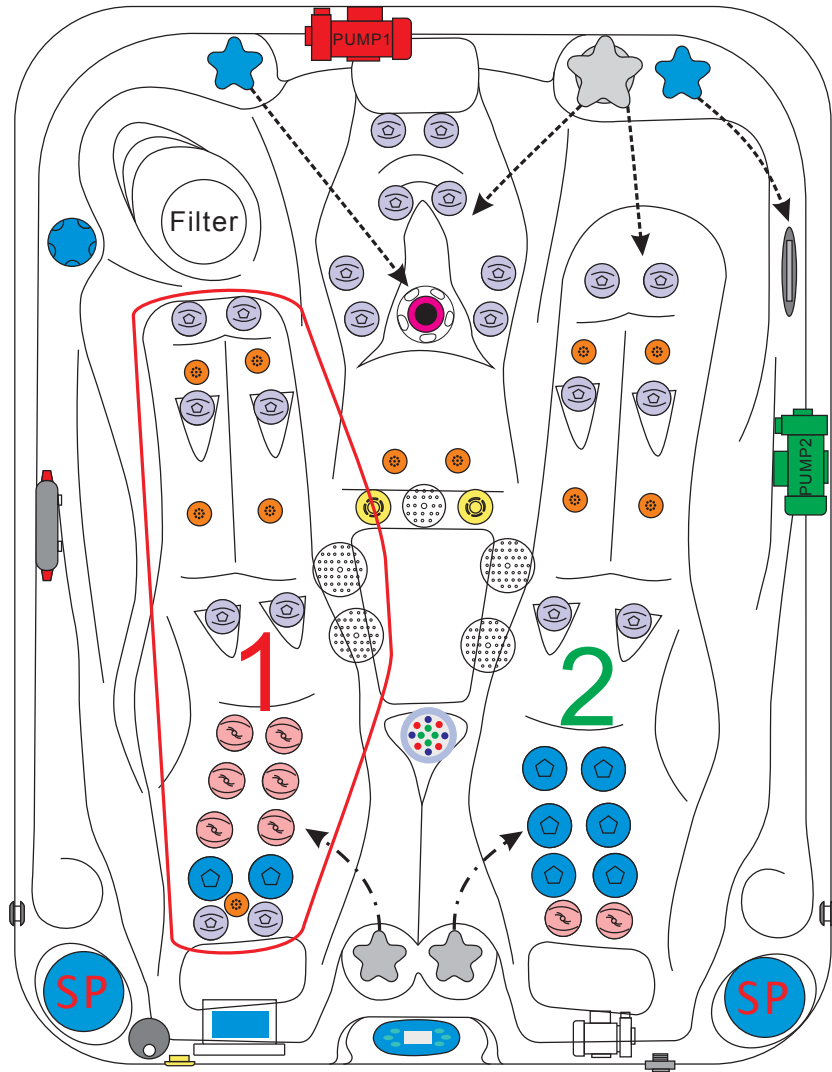

SOULMATE

PASSION SPAS SIGNATURE COLLECTION

POWER SUPPLY
1x 20A/230V or
1x 16A/380V

Calle Santa Amelia, 18 · 38180 San Cristóbal de La Laguna · Tel: +34 922 611 500 · www.procalorhp.com

C.I.F. B76649805

	Clusterjet 150293	24pcs		Water Diverter	150493		Speaker	150321
	Mini Jet 150126	8pcs		Air Control	150520		Controller & Heater JZ6013x1	152220
	Power Jet 150155	8pcs		Water Diverter	152029		Drainage	150511
	Swim Jet 150202	1pc		Aromatherapy	150560		WTC50 Circ. Pump	150817
	Blowerjet 150561	11pcs		Pillow	150403		LP300 Mass. Pump	150818
				Filter lid Black	159111		LP300 Mass. Pump	150818
				Filter 4ch-949	151131		TP600 Display	151059
				Suction	150516			
				Suction	150517