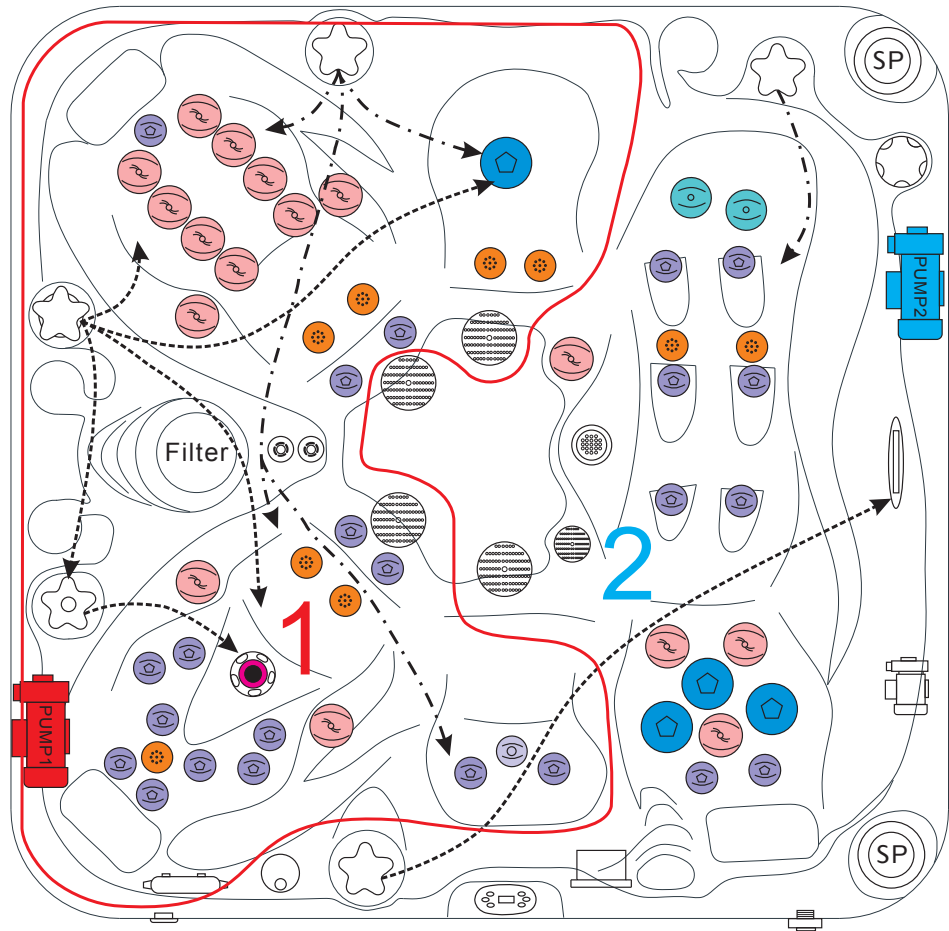

SOLACE

PASSION SPAS SIGNATURE COLLECTION

POWER SUPPLY
1x 20A/230V or
1x 16A/380V

PROCALOR
HEATING & POOLS

Calle Santa Amelia, 18 · 38180 San Cristóbal de La Laguna · Tel: +34 922 611 500 · www.procalorhp.com

C.I.F. B76649805

	Clusterjet 150293	23pcs		Water Diverter	150493		Speaker	150321
	Clusterjet 151322	1pc		Air Control	150520		Controller & Heater JZ6013x1	152220
	Clusterjet 152186	2pcs		Optional Air Pump	150827		Drainage	150511
	Mini Jet 150126	16pcs		Water Diverter	152029		WTC50 Circ. Pump	150817
	Power Jet 150155	4pcs		Aromatherapy	150560		LP300 Mass. Pump	150818
	Swim Jet 150202	1pc		UV lamp	150777		LP300 Mass. Pump	150818
	Blowerjet 150561	9pcs		Pillow	150403		TP600 Display	151059
	Spa Light 150781	1pc		Filter lid Black	159111			
	Suction 150516	1pc		Filter 4ch-949	151131			
				Suction	150517