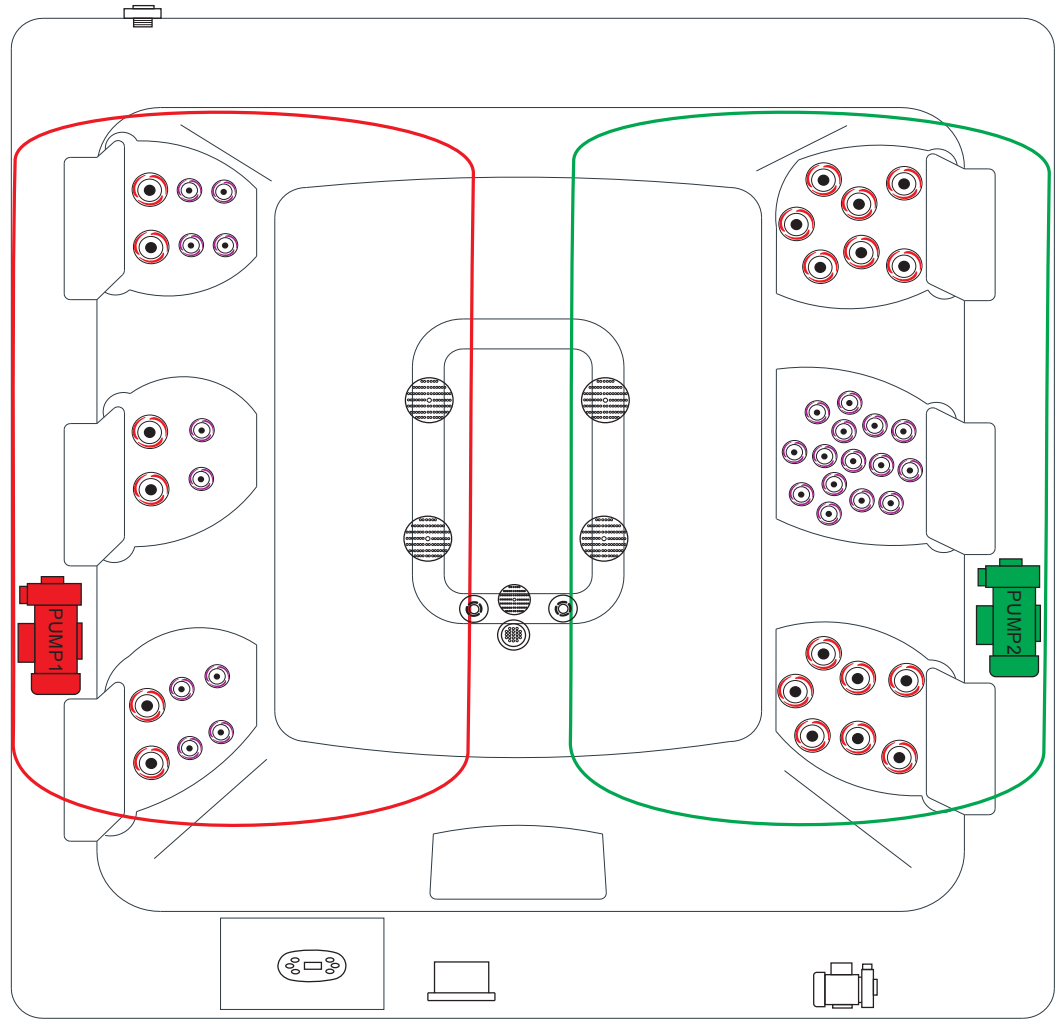

SERENE 6

PASSION SPAS MODERN COLLECTION

POWER SUPPLY
1x 20A/230V or
1x 16A/380V

PROCALOR
HEATING & POOLS

Calle Santa Amelia, 18 · 38180 San Cristóbal de La Laguna · Tel: +34 922 611 500 · www.procalorhp.com

C.I.F. B76649805

	Clusterjet 150233	25pcs		Pillow	153559		Controller & Heater JZ6013x1	150041
	Mini jet 152021	20pcs		Filter 6CH-940	151140	2pcs		WTC50 Circ. Pump 150861
	Spa Light 150766	1pc					Drainage	150511
	Suction 150516	1pc					WP200 Mass. Pump 150819	
	Suction 150517	4pcs					WP200 Mass. Pump 150819	
							TP600 Display	151059