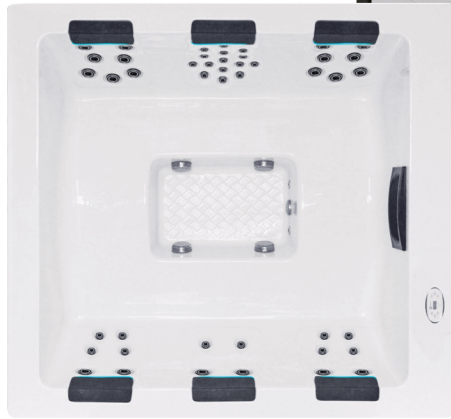

# SERENE 6

### SPECIFICATIONS/GENERAL

Dimensions L x W x H.....	243 x 224 x 93 cm
Number of Seats.....	4
Number of Loungers.....	2
Capacity in Liter.....	1570
Dry Weight in kg.....	380
Full Weight in kg.....	1850
Shell Material.....	Aristech® Acrylic with Vinylester and Polyester
Synthetic Maintenance Free Cabinet.....	Standard
Removable Side Panels.....	4
Cabinet Material.....	Synthetic
Durable Support System.....	Synthetic
Everlast™ Full Floor Support Material.....	Polyester
High Density Urethane Insulation.....	Standard