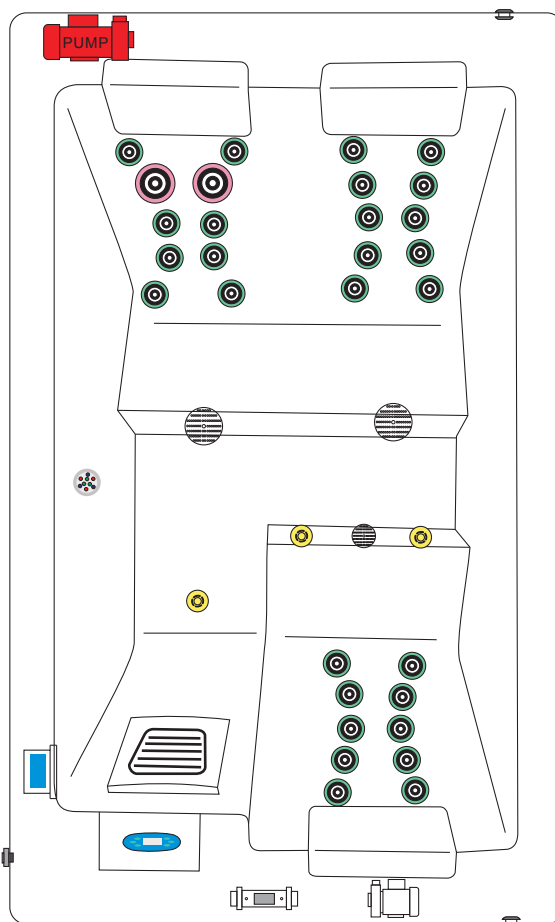

SERENE 3

PASSION SPAS EXCLUSIVE COLLECTION

POWER SUPPLY
1x 20A/380V

PROCALOR
HEATING & POOLS

Calle Santa Amelia, 18 · 38180 San Cristóbal de La Laguna · Tel: +34 922 611 500 · www.procalorhp.com

C.I.F. B76649805

	Cluster jet	28pcs		UV lamp	150777		GS100	
	Mini jet	2pcs		Passion Serene Pillow	153559		Drainage	150511
	Spa Light	150766	1pc				WTC50 Circ. Pump	150817
	Suction	150516	1pc				LP300 Mass. Pump	150818
	Suction	150517	2pcs				VL260