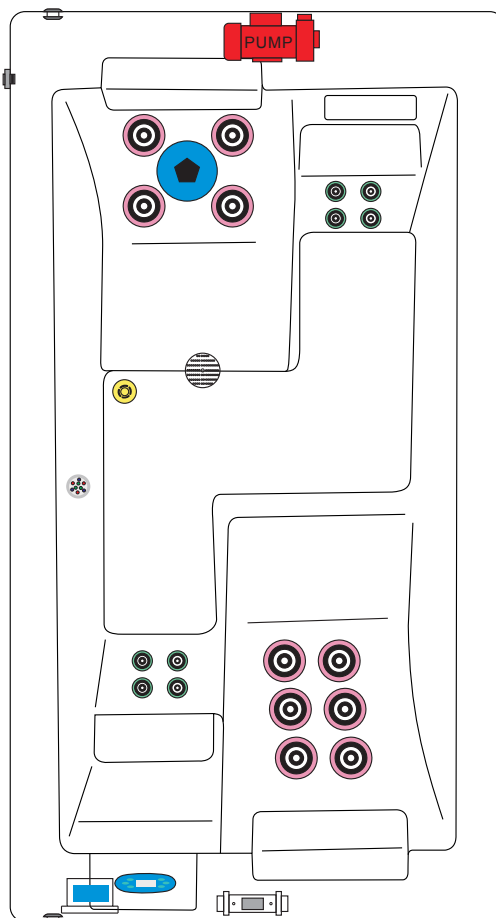

passion
spas | love your senses

SERENE 2

PASSION SPAS MODERN COLLECTION

SPECIFICATIONS/GENERAL

Dimensions L x W x H	210 x 110 x 79 cm
Number of Loungers.....	2
Capacity in Liter.....	790
Dry Weight in kg.....	175
Full Weight in kg.....	1050
Shell Material.....	Aristech® Acrylic with Vinylester and Polyester
Synthetic Maintenance Free Cabinet.....	Standard
Removable Side Panels.....	4
Cabinet Material.....	Synthetic
Durable Support System.....	Synthetic
Everlast™ Full Floor Support Material.....	Synthetic
High Density Urethane Insulation.....	Standard

WATER SYSTEM

Total jets.....	20
Air Control Valve.....	3
Filters / Surface	(1) 50 Square Feet
Side Access Skim Filter	High-Volume Side Load Skimmer
Floor Drain.....	1
External Drain.....	1
Hi Flow Suctions.....	2
5" Massage Jets, Directional, Rotational and Pulsational.....	1
3" Directional Jets.....	10
2" Directional Jets.....	8
Ozone Jets.....	1

PUMP INFORMATION

Massage Pump I: LX LP300.....	2,2 kW
Filtration Pump: LX WTC50M.....	200 W
Air Pump: LX AP300	300 W

ELECTRICAL SYSTEM

Voltage	230V
Amperage.....	16 A
Full Flow Electric Heater	3 kW
Control System	Balboa VS510DZ
Light (18 x Multi Color LED).....	Standard
Electronic Topside Control.....	Balboa VL260

SERENE 2

PASSION SPAS EXCLUSIVE COLLECTION

POWER SUPPLY
1x 20A/380V

Calle Santa Amelia, 18 · 38180 San Cristóbal de La Laguna · Tel: +34 922 611 500 · www.procalorhp.com

C.I.F. B76649805

	Cluster jet	8pcs		UV lamp	150777		GS100	
	Mini jet	10pcs		Passion Serene Pillow	153559		Drainage	150511
	Power Jet	5pcs					WTC50 Circ. Pump	150817
	Spa Light	150766					LP300 Mass. Pump	150818
	Suction	150516					VL260	
	Suction	150517						