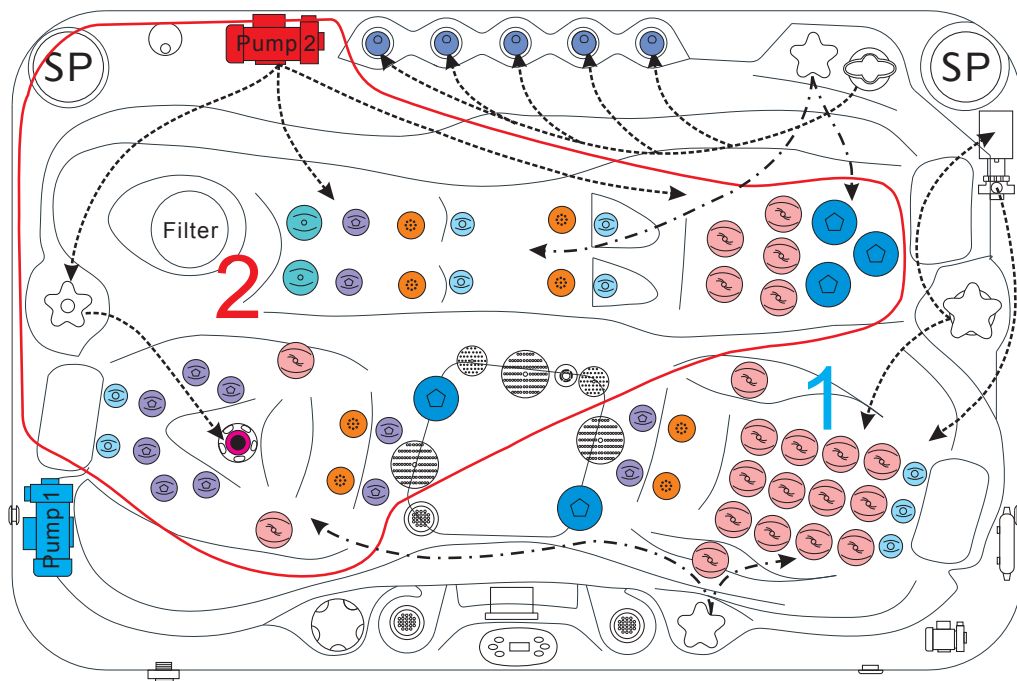

Calle Santa Amelia, 18 · 38180 San Cristóbal de La Laguna · Tel: +34 922 611 500 · www.procalorhp.com

C.I.F. B76649805

	Waterjet	153950	5pcs		Water Control	152198		Speaker	150321
	Clusterjet	150293	12pcs		Water Diverter	150493		Controller & Heater	152220
	Clusterjet	151322	9pcs		Air Control	150520		JZ6013x1	
	Clusterjet	152186	2pcs		Optional Air Pump	150827		Drainage	150511
	Mini Jet	150126	21pcs		Water Diverter	152029		WTC50 Circ. Pump	150817
	Power Jet	150155	5pcs		Aromatherapy	150560		LP300 Mass. Pump	150818
	Swim Jet	150202	1pc		UV lamp	150777		LP300 Mass. Pump	150818
	Blowerjet	150561	8pcs		Pillow	150403		TP800 Display	151061
	Spa Light	150766	3pcs		Filter lid Black	159111		Water Diverter Pump	150828
	Suction	150516	2pcs		Filter 4ch-949	151131			
	Suction	150517	3pcs