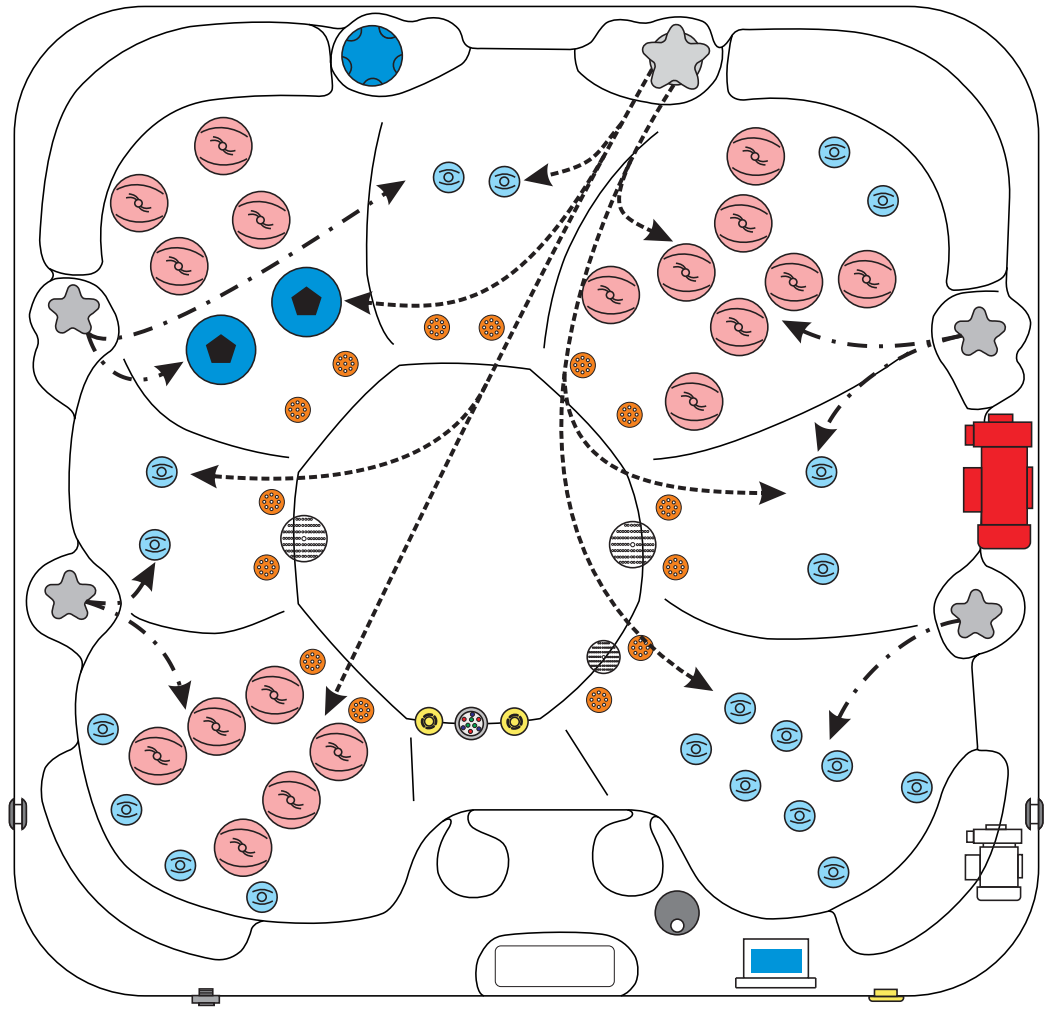

REWIND

PASSION SPAS PURE COLLECTION

POWER SUPPLY
1x 16A/230V or
2x 16A/230V or
1x 16A/380V

PROCALOR
HEATING & POOLS

Calle Santa Amelia, 18 · 38180 San Cristóbal de La Laguna · Tel: +34 922 611 500 · www.procalorhp.com

C.I.F. B76649805

	Clusterjet 151322	20pcs		Air Pump	150827		Controller & Heater 151103 GS510DZ
	Mini Jet 150126	18pcs		Air Control	150520		Drainage 150511
	Power Jet 150155	2pcs		Aromatherapy	150560		WTC50 Circ. Pump 150817
	Blowerjet 150561	14pcs		Pillow	150403		LP300 Mass. Pump 150818
	Spa Light 150766	1pc		Corner Pillow	150387		VL801D Display 151059
	Suction 150516	1pc		Skimmer Front Filter 6ch-940	150928 151140		
	Suction 150517	2pcs