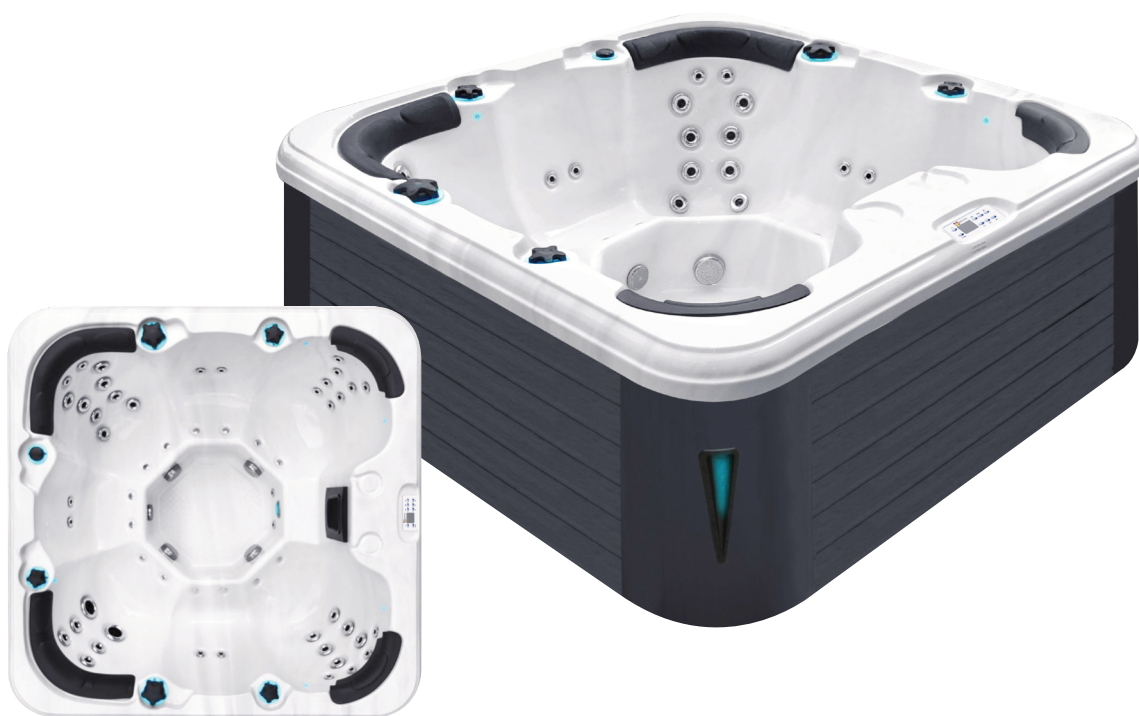

REWIND

PASSION SPAS PURE COLLECTION

SPECIFICATIONS/GENERAL

Dimensions LxVxH.....	204x204x90 cm
Number of Seats.....	7
Capacity in Liter.....	1300
Dry Weight in kg.....	275
Full Weight in kg.....	1575
Shell Material.....	Aristech® Acrylic with Vinylester and Polyester
Synthetic Maintenance Free Cabinet.....	Standard
Removable Side Panels.....	4
Durable Support System.....	Synthetic
Everlast™ Full Floor Support Material.....	Polyester
High Density Urethane Insulation.....	Standard
Cup Holders.....	3

WATER SYSTEM

Total jets.....	56
Water Jets, Stainless Steel.....	42
Air Injector Jets.....	14
Air Control Valve.....	4
Filters / Surface.....	(2) 50 Square Feet
Top Access Skim Filter.....	High-Volume Vortex Skimmer
Floor Drain.....	1
External Drain.....	1
Hi Flow Suctions.....	2
5" Massage Jets, Directional, Rotational and Pulsational.....	2
3" Rotational Jets.....	18
2" Directional Jets.....	20
Ozone Jets.....	1

SPECIAL FEATURES

Soft Air Massage System.....	Standard
Molded Headrest Soft Pillows with LED Light.....	4
tarBrite Interior LED Light System.....	Standard
Exterior Corner LED Lighting.....	2
Aromatherapy System.....	Standard
Ozone Sanitation System.....	Standard
UV Synergy System.....	Standard
Ultra Efficient Dual-Wrap Cabinet Insulation.....	Standard
5/4 Ultra Efficient Walk-On Cover.....	Optional

PUMP INFORMATION

Massage Pump 1: LX LP300.....	2.2 kw
Filtration Pump: LX WTC50M.....	250 w
Air Pump: LX AP300.....	300 w

ELECTRICAL SYSTEM

Voltage.....	230/380 V
Amperage.....	16A-230V/2x16A-230V
Full Flow Electric Heater.....	3 kw
Control System.....	Balboa GS510DZ
Light (18 x Multi Color LED).....	Standard
Electronic Topside Control.....	Balboa VL801D