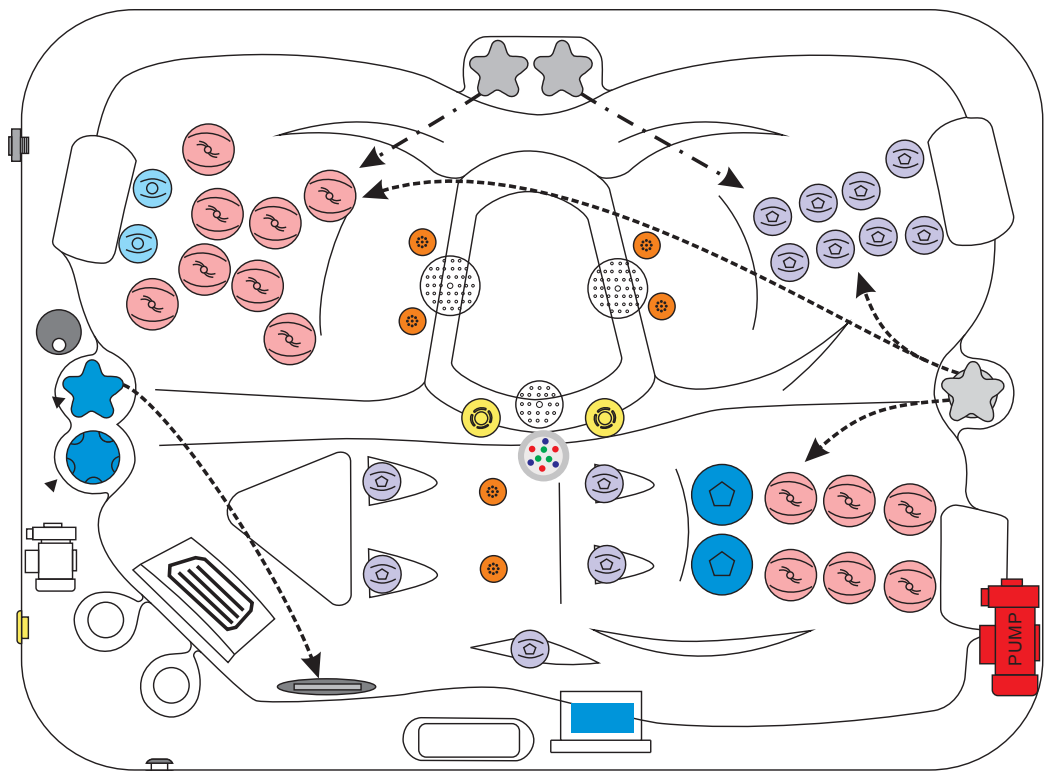

PROCALOR
HEATING & POOLS

C.I.F. B76649805

Calle Santa Amelia, 18 · 38180 San Cristóbal de La Laguna · Tel: +34 922 611 500 · www.procalorhp.com

	Clusterjet 150293	13pcs		Air Control	150520		Controller & Heater 151103 GS510DZ
	Clusterjet 151322	2pcs		Optional Air Pump	150827		Drainage 150511
	Mini Jet 150126	14pcs		Aromatherapy	150560		WTC50 Circ. Pump 150817
	Power Jet 150155	2pcs		Pillow	150403		LP300 Mass. Pump 150818
	Blowerjet 150561	6pcs		Skimmer Front	150928		VL801D Display 151075
	Spa Light 150766	1pc		Filter 6ch-940	151140		
	Suction 150516	1pc					
	Suction 150517	2pcs