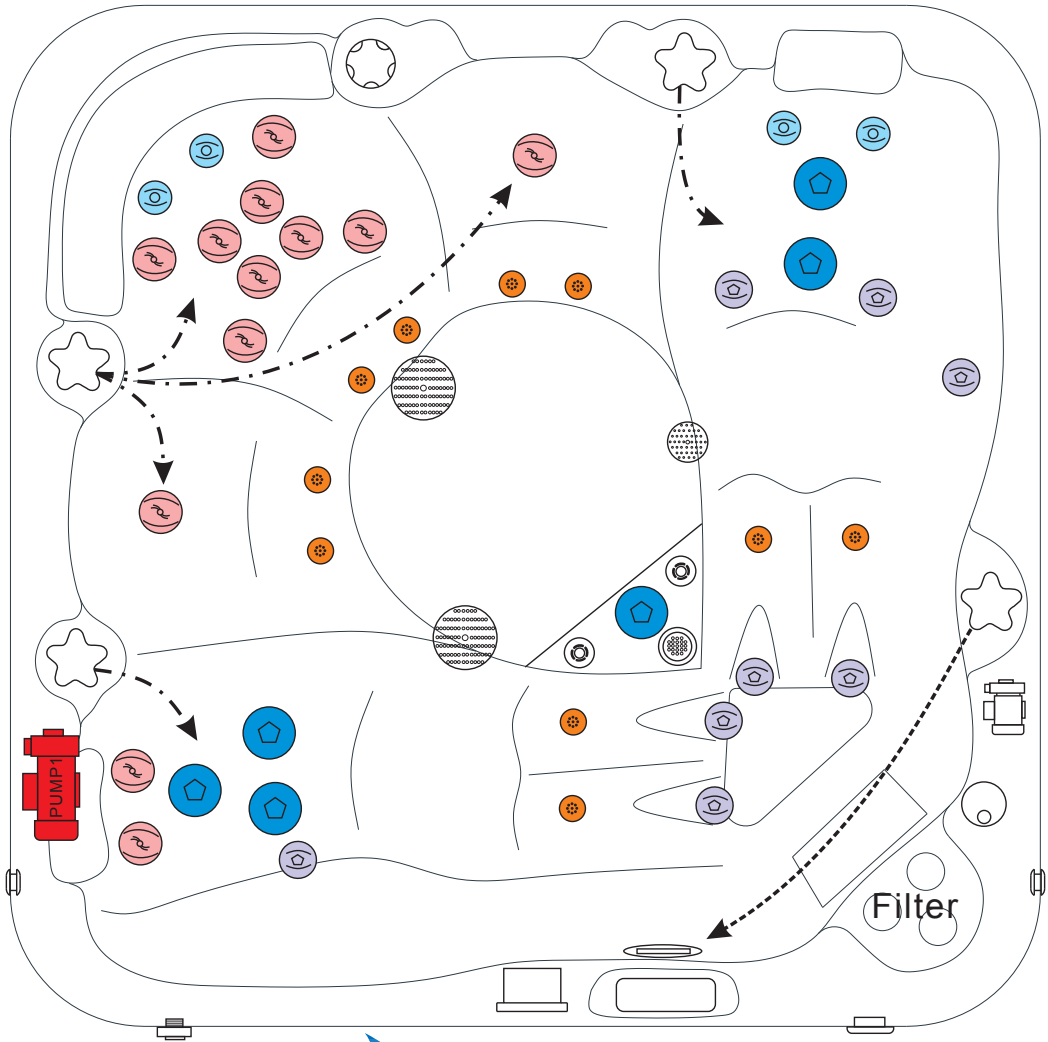

RELAX

PASSION SPAS PURE COLLECTION

POWER SUPPLY
1x 16A/230V or
2x 16A/230V

PROCALOR
HEATING & POOLS

C.I.F. B76649805

Calle Santa Amelia, 18 · 38180 San Cristóbal de La Laguna · Tel: +34 922 611 500 · www.procalorhp.com

	Clusterjet 150293	8pcs		Air Pump	150827		Controller & Heater 151103 GS510DZ
	Clusterjet 151322	4pcs		Air Control	150520		Drainage 150511
	Mini Jet 150126	12pcs		Aromatherapy	150560		WTC50 Circ. Pump 150817
	Power Jet 150155	6pcs		Pillow	150403		LP300 Mass. Pump 150818
	Blowerjet 150561	10pcs		Corner Pillow	150387		VL801D Display 151075
	Spa Light 150766	1pc		Skimmer Front Filter 6ch-940	150928 151140		
	Suction 150516	1pc					
	Suction 150517	2pcs