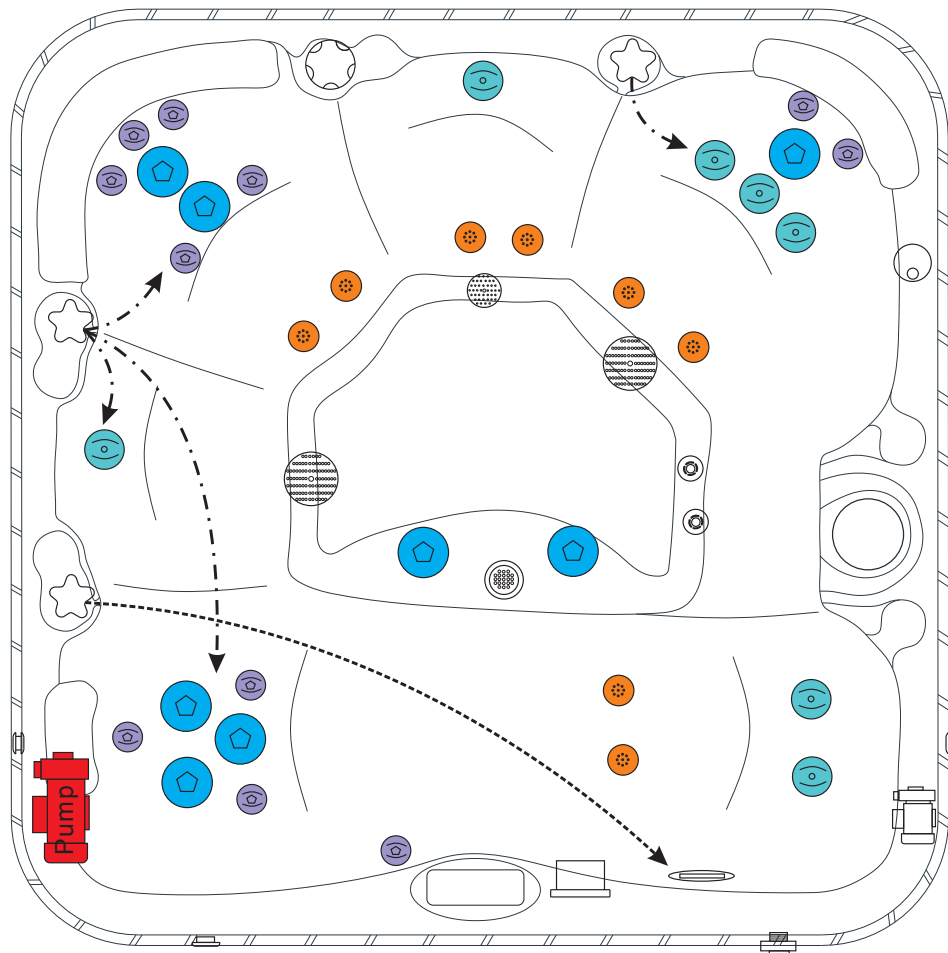

REFRESH

PASSION SPAS PURE COLLECTION

POWER SUPPLY
1x 16A/230V or
2x 16A/230V

Calle Santa Amelia, 18 · 38180 San Cristóbal de La Laguna · Tel: +34 922 611 500 · www.procalorhp.com

C.I.F. B76649805

	Clusterjet I50293	1 pcs		Air/Water Control	I50520		Controller & Heater	I51103
	Clusterjet I52186	7 pcs		Air Pump	I50827		Drainage	I50511
	Power Jet I50155	8 pcs		Aromatherapy	I50560		WTC50 Circ. Pump	I50817
	Blowerjet I50561	8 pcs		Pillow	I50403		LP300 Mass. Pump	I50818
	Spa Light I50766	1 pc		Small Corner Pillow	I50424		VL801D Display	I51075
	Suction I50516	1 pc		Corner Pillow	I50387			
	Suction I50517	2 pcs		Skimmer Front Filter 6ch-940	I50928 I51140