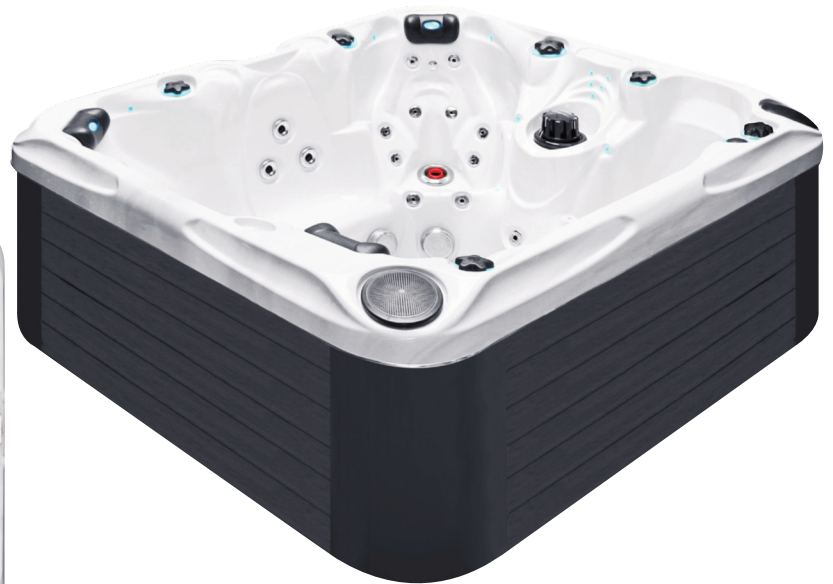

PLEASURE

PASSION SPAS SIGNATURE COLLECTION

passion
spas | love your senses

SPECIFICATIONS/GENERAL

Dimensions L x W x H.....	215 x 200 x 91 cm
Number of Seats.....	4
Number of Loungers.....	1
Capacity in Liter.....	1270
Dry Weight in kg.....	320
Full Weight in kg.....	1590
Shell Material.....	Aristech® Acrylic with Vinylester and Polyester
Synthetic Maintenance Free Cabinet.....	Standard
Removable Side Panels.....	4
Cabinet Material.....	Synthetic
Durable Support System.....	Synthetic
Everlast™ Full Floor Support Material.....	Polyester
High Density Urethane Insulation.....	Standard
Cupholders.....	4

SPECIAL FEATURES

Soft Air Massage System.....	Standard
Molded Headrest Soft Pillows with LED Light.....	3
StarBrite Interior LED Light System.....	Standard
Exterior Corner LED Lighting.....	2
Audio System with iPOD docking station, 2 built-in speakers.....	Standard
Water Fall with LED.....	1
Cascade Creek Water Fall.....	1
Aromatherapy System.....	Standard
Ozone Sanitation System.....	Standard
UV Synergy System.....	Standard
Ultra Efficient Dual-Wrap Insulation.....	Standard
Energy Efficient Programmable Filtration System.....	Standard
5/4 Ultra Efficient Walk-On Cover.....	Standard
Wifi Ready.....	Standard

PUMP INFORMATION

Massage Pump 1: LX LP300.....	2,2 kW
Massage Pump 2: LX LP300.....	2,2 kW
Filtration Pump: LX WTC50M.....	250 W
Air Pump: LX AP300.....	300 W

ELECTRICAL SYSTEM

Voltage.....	230/380 V
Amperage.....	230V-20A/380V-16A
Full Flow Electric Heater.....	3 kW
Control System.....	Balboa BP600
Light (18 x Multi Color LED).....	Standard
Electronic Topside Control.....	Balboa TP600