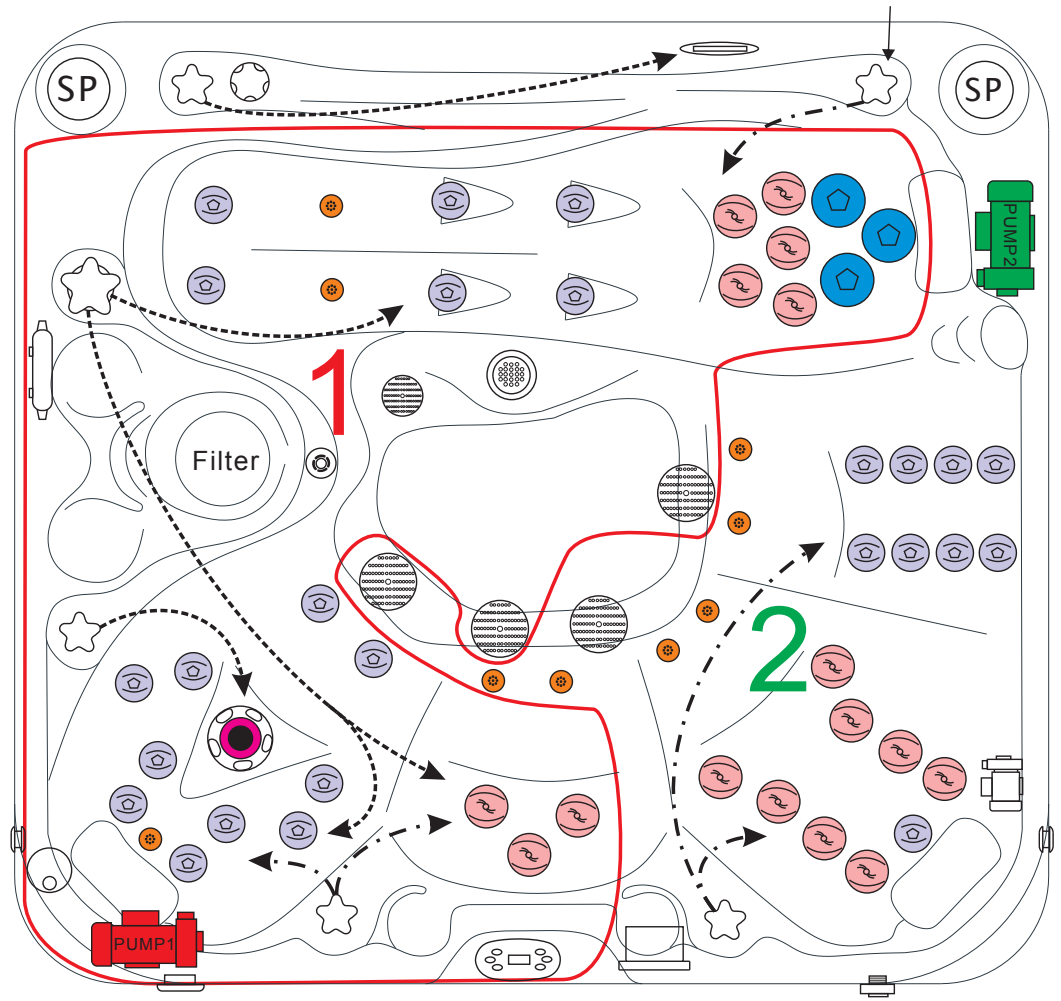

PLEASURE

PASSION SPAS SIGNATURE COLLECTION

POWER SUPPLY
1x 20A/230V or
1x 16A/380V

PROCALOR
HEATING & POOLS

Calle Santa Amelia, 18 · 38180 San Cristóbal de La Laguna · Tel: +34 922 611 500 · www.procalorhp.com

C.I.F. B76649805

	Clusterjet 150293	25pcs		Air Pump	150827		Speaker	150321
	Mini Jet 150126	16pcs		Water Diverter	152029		Controller & Heater JZ6013x1	152220
	Power Jet 150155	3pcs		Air Control	150520		Drainage	150511
	Swim Jet 150202	1pc		Aromatherapy	150560		WTC50 Circ. Pump	150817
	Blowerjet 150561	9pcs		UV Lamp	150777		LP300 Mass. Pump	150818
	Spa Light 150781	1pc		Pillow	150403		LP300 Mass. Pump	150818
	Suction 150516	1pc		Filter lid Black	159111		TP600 Display	151059
	Suction 150517	4pcs		Filter 4ch-949	151131