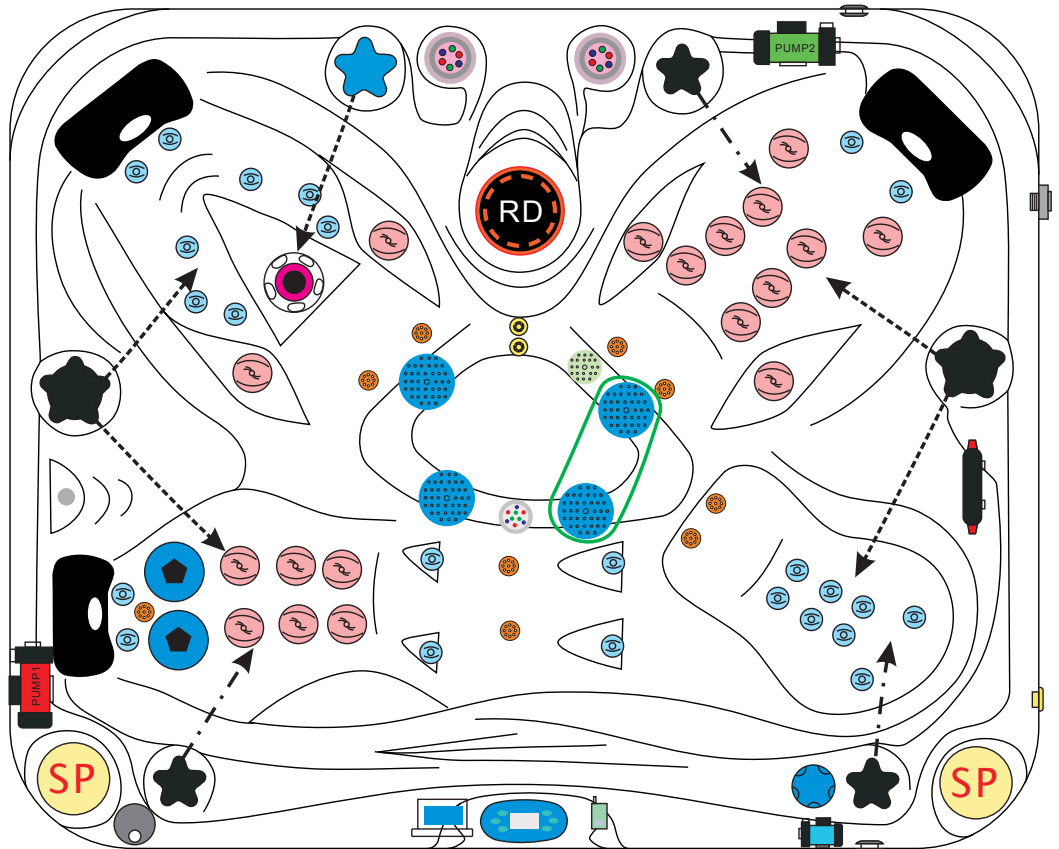

HAPPY

PASSION SPAS SIGNATURE COLLECTION

POWER SUPPLY
1x 20A/230V or
1x 16A/380V

PROCALOR
HEATING & POOLS

Calle Santa Amelia, 18 · 38180 San Cristóbal de La Laguna · Tel: +34 922 611 500 · www.procalorhp.com

C.I.F. B76649805

	Clusterjet 150293	24pcs		Air Pump	150827		Speaker	150321
	Mini Jet 150126	18pcs		Water Diverter	152029		Controller & Heater JZ6013x1	152220
	Power Jet 150155	2pcs		Air Control	150520		Drainage	150511
	Swim Jet 150202	1pc		Aromatherapy	150560		WTC50 Circ. Pump	150817
	Blowerjet 150561	7pcs		UV Lamp	150777		LP300 Mass. Pump	150818
	Spa Light 150781	3pc		Pillow	150403		LP300 Mass. Pump	150818
	Suction 150516	1pc		Filter lid Black	159111		TP600 Display	151059
	Suction 150517	4pcs		Filter 4ch-949	151131