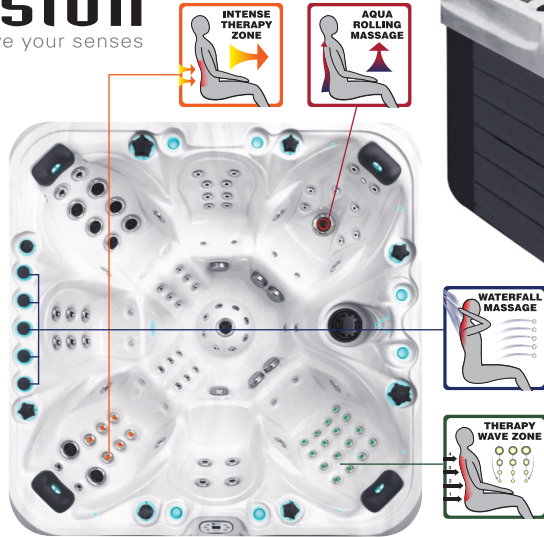

EXCITE

PASSION SPAS EXCLUSIVE COLLECTION

passion
spas | love your senses

SPECIFICATIONS/GENERAL

Dimensions LxWxH.....	224 x 224 x 91 cm
Number of Seats.....	7
Number of Loungers.....	0
Capacity in Liter.....	1450
Dry Weight in kg.....	390
Full Weight in kg.....	1840
Shell Material.....	Aristech® Acrylic with Vinylester and Polyester
Synthetic Maintenance Free Cabinet.....	Standard
Removable Side Panels.....	4
Cabinet Material.....	Synthetic
Durable Support System.....	Synthetic
Everlast™ Full Floor Support Material.....	Polyester
High Density Urethane Insulation.....	Standard
Cup Holders.....	6

WATER SYSTEM

Total jets.....	112
Water Jets, Stainless Steel.....	100
Air Injector Jets.....	12
Air Control Valve.....	4
Filters / Surface.....	(1) 50 Square Feet
Top Access Skim Filter.....	High-Volume Vortex Skimmer
Floor Drain.....	1
External Drain.....	1
Hi Flow Suctions.....	6
Water Diverter Valve.....	2
5" Massage Jets, Directional, Rotational and Pulsational.....	9
3" Directional Jets.....	28
2" Directional Jets.....	56
Ozone Jets.....	1

SPECIAL FEATURES

Soft Air Massage System.....	Standard
Molded Headrest Soft Pillows with LED Light.....	4
StarBrite Interior LED Light System.....	Standard
Audio System with iPod docking station, 2 built-in speakers.....	Standard
Water Fall Massage.....	Standard
Aromatherapy System.....	Standard
Ozone Sanitation System.....	Standard
Synergy Water Maintenance System.....	Standard
Ultra Efficient Dual-Wrap Cabinet Insulation.....	Standard
5/4 Ultra Efficient Walk-On Cover.....	Standard
Wifi Ready.....	Standard

Voltage.....	230/380 V
Amperage.....	230V-32A/380V-16A
Full Flow Electric Heater.....	3 kW
Control System.....	Balboa BP600
Light (18 x Multi Color LED).....	Standard
Electronic Topside Control.....	Balboa TP800