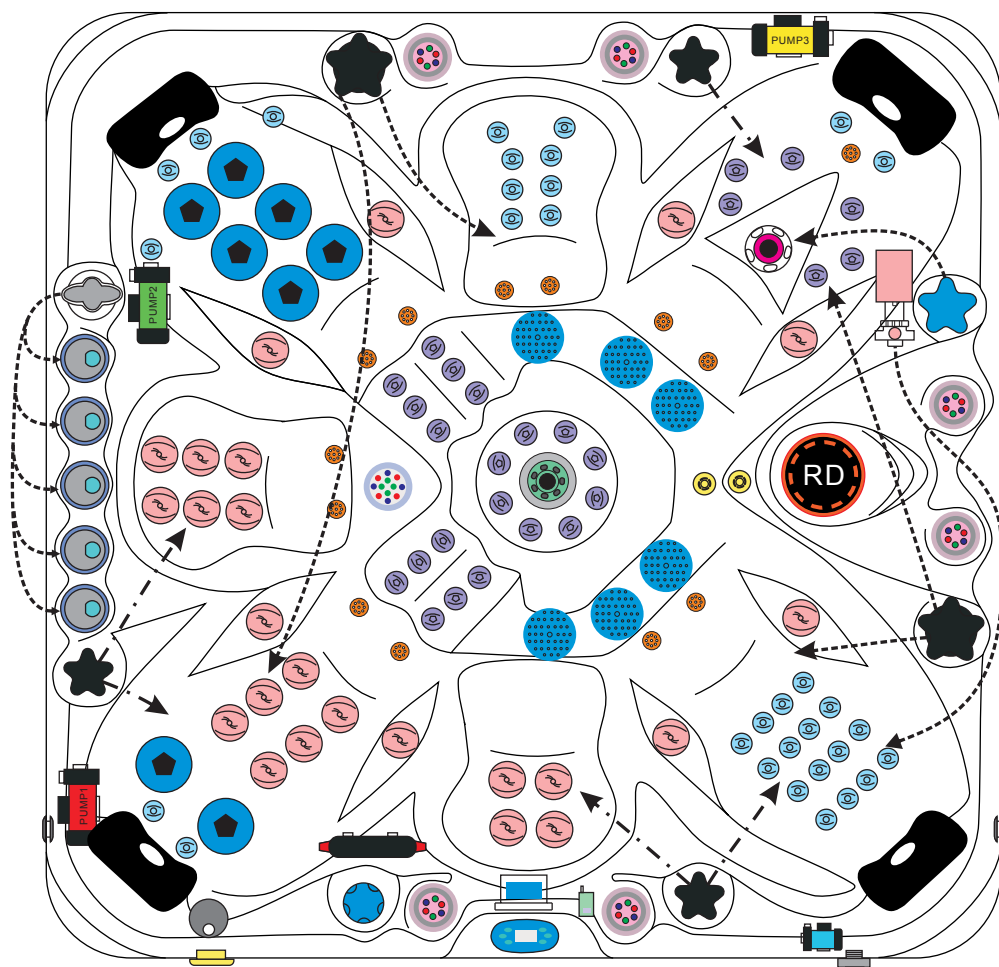

EXCITE

PASSION SPAS EXCLUSIVE COLLECTION

POWER SUPPLY
1x 32A/230V or
1x 16A/380V

PROCALOR
HEATING & POOLS

Calle Santa Amelia, 18 · 38180 San Cristóbal de La Laguna · Tel: +34 922 611 500 · www.procalorhp.com

C.I.F. B76649805

	Waterjet 153950	5pcs		Water Control	152198		Speaker	150321
	Clusterjet 150293	26pcs		Water Diverter	150493		Controller & Heater JZ6013x1	152220
	Clusterjet 151322	32pcs		Air Control	150520		Drainage	150511
	Clusterjet 152186	24pcs		Water Diverter	152029		WTC50 Circ. Pump	150817
	Mini Jet 150126	8pcs		Aromatherapy	150560		LP300 Mass. Pump	150818
	Power Jet 150155	1pcs		UV lamp	150777		LP300 Mass. Pump	150818
	Swim Jet 150202	1pc		Pillow	150403		TP800 Display	151061
	Blowerjet 150561	10pcs		Filter lid Black	159111		Water Diverter Pump	150828
	Spa Light 150766	4pcs		Filter lid Black	159111			
	Suction 150516	1pc		Filter lid Black	151131			
	Suction 150517	6pcs