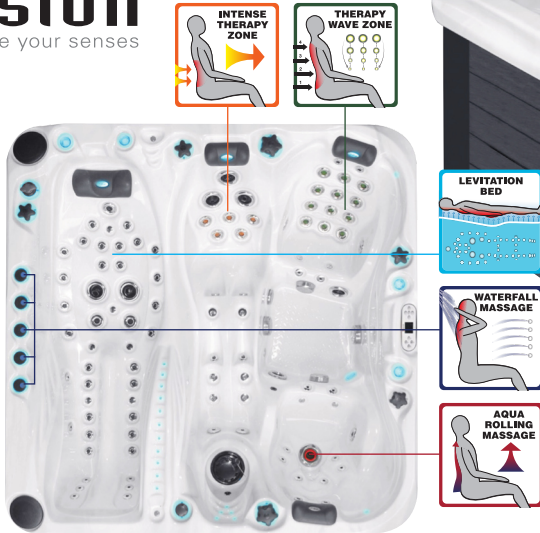

EUPHORIA

PASSION SPAS EXCLUSIVE COLLECTION

passion
spas | love your senses

SPECIFICATIONS/GENERAL

Dimensions LxWxH.....	230 x 230 x 91 cm
Number of Seats.....	2
Number of Loungers.....	1
Capacity in Liter.....	1550
Dry Weight in kg.....	405
Full Weight in kg.....	2100
Shell Material.....	Aristech® Acrylic with Vinylester and Polyester
Synthetic Maintenance Free Cabinet.....	Standard
Removable Side Panels.....	4
Cabinet Material.....	Synthetic
Durable Support System.....	Synthetic
Everlast™ Full Floor Support Material.....	Polyester
High Density Urethane Insulation.....	Standard
Cup Holders.....	4

WATER SYSTEM

Total jets.....	104
Water Jets, Stainless Steel.....	94
Air Injector Jets.....	10
Air Control Valve.....	3
Filters / Surface.....	(1) 50 Square Feet
Top Access Skim Filter.....	High-Volume Vortex Skimmer
Floor Drain.....	1
External Drain.....	1
Hi Flow Suctions.....	4
Water Diverter Valve.....	2
5" Massage Jets, Directional, Rotational and Pulsational.....	6
3" Directional Jets.....	26
2" Directional Jets.....	71
Ozone Jets.....	1

SPECIAL FEATURES

Soft Air Massage System.....	Standard
Molded Headrest Soft Pillows with LED Light.....	4
StarBrite Interior LED Light System.....	Standard
Audio System with iPod docking station, 2 built-in speakers.....	Standard
Water Fall Massage.....	Standard
Cascade Creek Water Fall.....	1
Exterior Corner LED Lighting.....	2
Aromatherapy System.....	Standard
Ozone Sanitation System.....	Standard
Synergy Water Maintenance System.....	Standard
Ultra Efficient Dual-Wrap Cabinet Insulation.....	Standard
5/4 Ultra Efficient Walk-On Cover.....	Standard
Wifi Ready.....	Standard