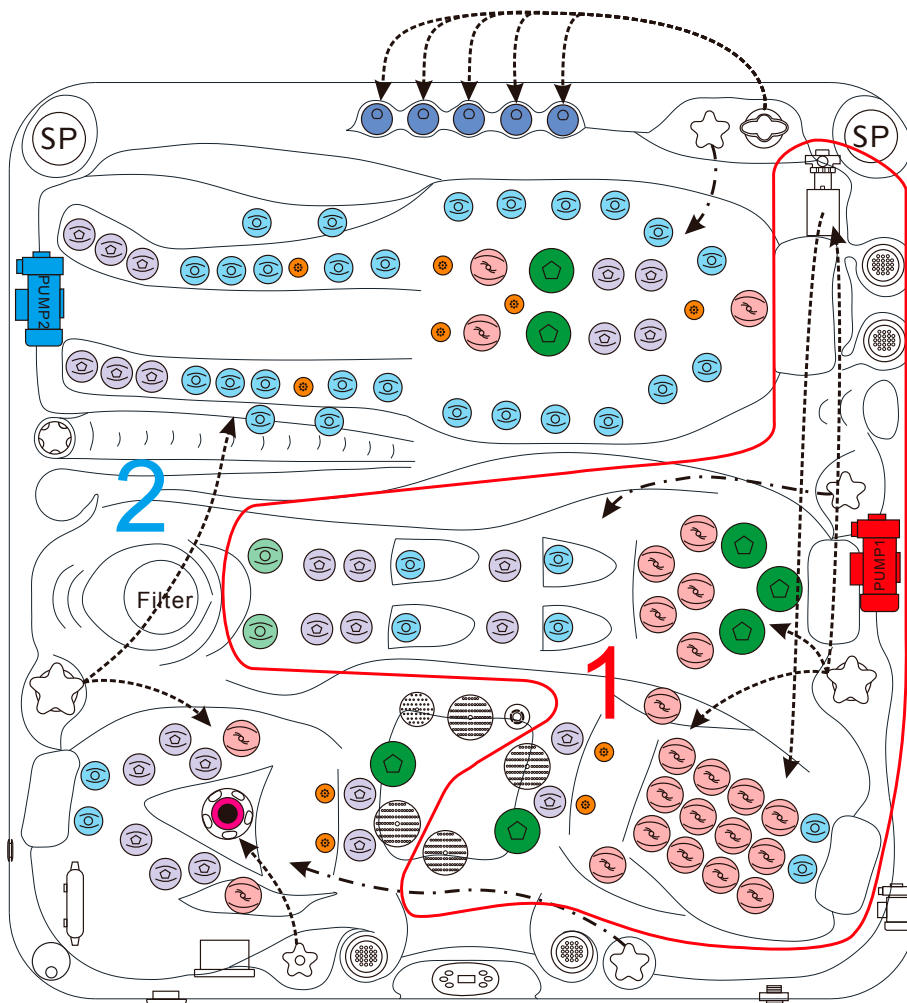

EUPHORIA

PASSION SPAS EXCLUSIVE COLLECTION

POWER SUPPLY
1x 20A/230V or
1x 16A/380V

PROCALOR
HEATING & POOLS

Calle Santa Amelia, 18 · 38180 San Cristóbal de La Laguna · Tel: +34 922 611 500 · www.procalorhp.com

C.I.F. B76649805

	Waterjet 153950	5pcs		Water Control	152198		Speaker	150321	
	Clusterjet 150293	26pcs		Water Diverter	150493		Controller & Heater JZ6013x1	152220	
	Clusterjet 151322	34pcs		Air Control	150520		Drainage	150511	
	Clusterjet 152186	2pcs		Water Diverter	152029		WTC50 Circ. Pump	150817	
	Mini Jet 150126	24pcs		Aromatherapy	150560		LP300 Mass. Pump	150818	
	Power Jet 150155	2pcs		UV lamp	150777		LP300 Mass. Pump	150818	
	Swim Jet 150202	1pc		Big Rectangular Pillow	150404	1pc		TP800 Display	151061
	Blowerjet 150561	10pcs		Small Rectangular Pillow	150403	3pcs		Water Diverter Pump	150828
	Spa Light 150766	4pcs		Filter lid Black	159111				
	Suction 150516	1pc		Filter 4ch-949	151131				
	Suction 150517	4pcs