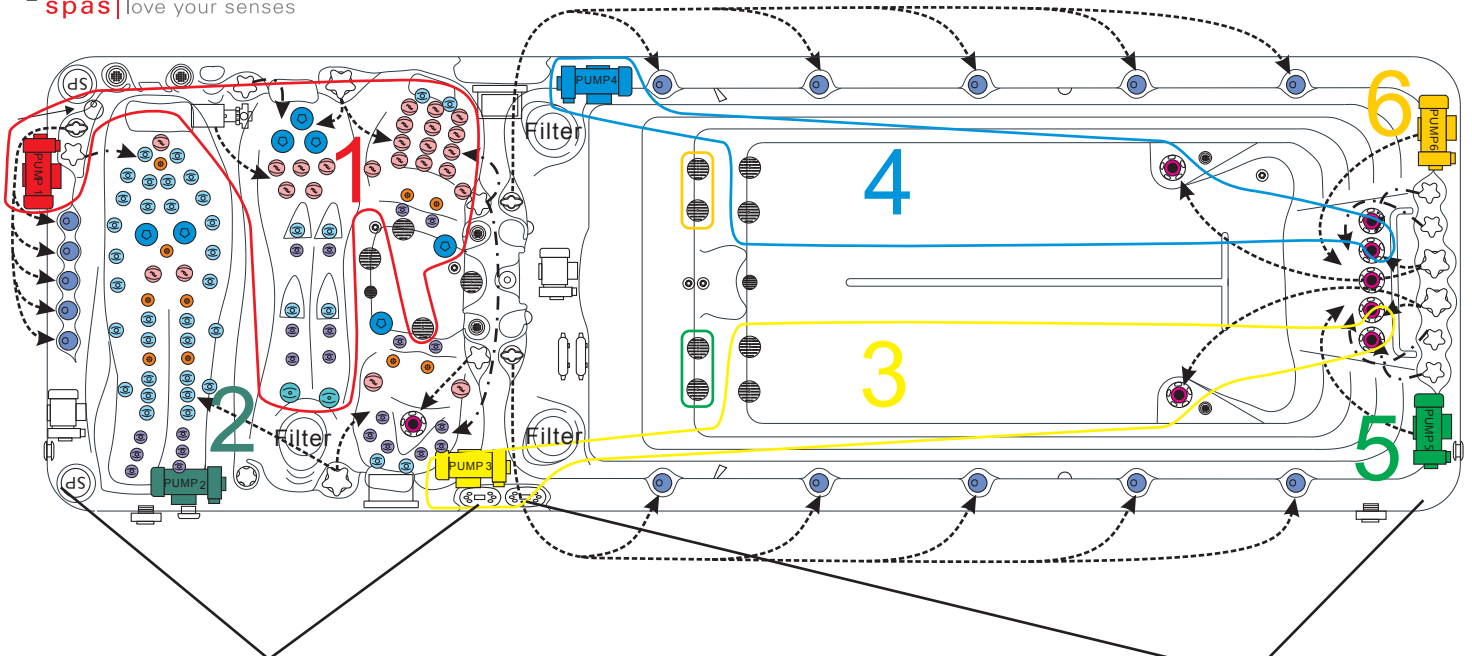

SWIMSPA ENERGY - ENERGY DEEP

PASSION SPAS SPORT- EN FITNESS COLLECTION

passion
spas | love your senses

SPECIFICATIONS/GENERAL

Dimensions LxWxH.....	720x228 x 128/152 cm
Number of Seats.....	2
Number of Loungers.....	1
Capacity in Liter.....	14000/16000
Dry Weight in kg.....	1650/1800
Full Weight in kg.....	15650/17800
Shell Material.....	Aristech® Acrylic with Vinylester and Polyester
Synthetic Maintenance Free Cabinet.....	Standard
Removable Side Panels.....	8
Cabinet Material.....	Synthetic
Durable Support System.....	Synthetic
Everlast™ Full Floor Support Material.....	Polyester
High Density Urethane Insulation.....	Standard
Cup Holders.....	4

ELECTRICAL SYSTEM

Voltage.....	230/380 V
Amperage.....	20 Amp - 380V / 60 Amp - 230 V
Full Flow Electric Heater.....	3 kw
Control System.....	Balboa GS523DZ
Light (18 x Multi Color LED).....	Standard
Electronic Topside Control.....	Balboa TP600

SWIMSPA ENERGY - ENERGY DEEP

PASSION SPAS SPORT- EN FITNESS COLLECTION

passion
spas | love your senses

POWER SUPPLY
1x 20A/380V

POWER SUPPLY
1x 20A/230V or
1x 16A/380V

PROCALOR
HEATING & POOLS

Calle Santa Amelia, 18 · 38180 San Cristóbal de La Laguna · Tel: +34 922 611 500 · www.procalorhp.com