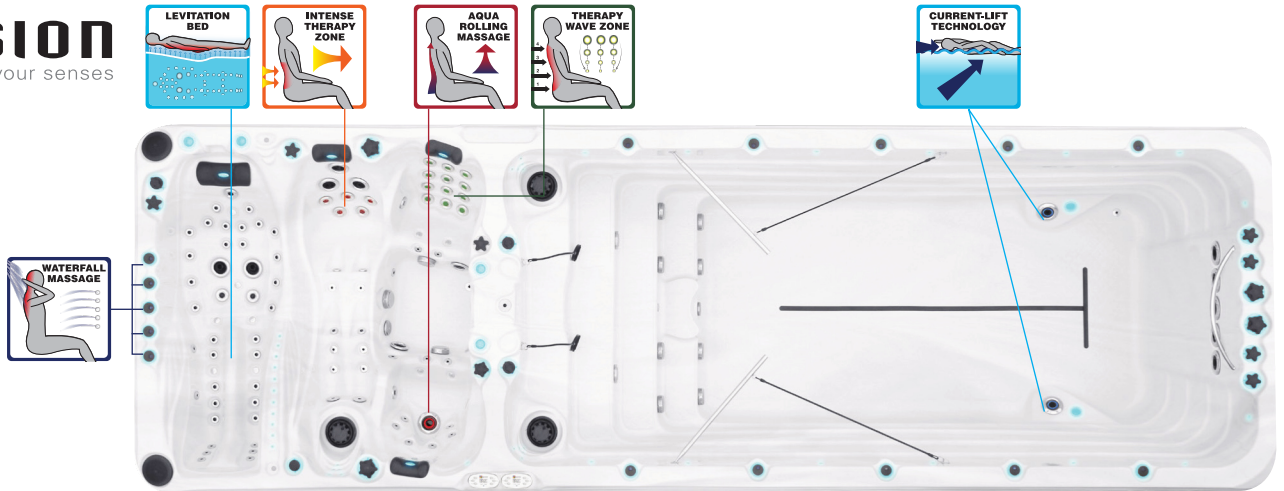

SWIMSPA ENERGY - ENERGY DEEP

PASSION SPAS SPORT- EN FITNESS COLLECTION

passion
spas | love your senses

SPECIFICATIONS/GENERAL

Dimensions LxWxH.....	720x228 x 128/152 cm
Number of Seats.....	2
Number of Loungers.....	1
Capacity in Liter.....	14000/16000
Dry Weight in kg.....	1650/1800
Full Weight in kg.....	15650/17800
Shell Material.....	Aristech® Acrylic with Vinylester and Polyester
Synthetic Maintenance Free Cabinet.....	Standard
Removable Side Panels.....	8
Cabinet Material.....	Synthetic
Durable Support System.....	Synthetic
Everlast™ Full Floor Support Material.....	Polyester
High Density Urethane Insulation.....	Standard
Cup Holders.....	4

WATER SYSTEM

Total jets.....	110
Water Jets,Stainless Steel.....	104
Air Injector Jets.....	10
Air Control Valve.....	3
Filters / Surface.....	(2) 50 Square Feet
Top Access Skim Filter.....	High-Volume Vortex Skimmer
Floor Drain.....	1
External Drain.....	1
Hi Flow Suctions.....	4
Water Diverter Valve.....	2
Power Swim Jets.....	4
Floor Swim Jets.....	2
5"Massage Jets, Directional, Rotational and Pulsational.....	6
3"Directional Jets.....	26
2"Directional Jets.....	71
Ozone Jets.....	1

SPECIAL FEATURES

Soft Air Massage System.....	Standard
Molded Headrest Soft Pillows with LED Light.....	3
StarBrite Interior LED Light System.....	Standard
Audio System with iPod docking station, 2 built-in speakers..	Standard
Water Fall Massage.....	Standard
Exterior Corner LED Lighting.....	2
Aromatherapy System.....	Standard
Ozone Sanitation System.....	Standard
Synergy Water Maintenance System.....	Standard
Ultra Efficient Dual-Wrap Cabinet Insulation.....	Standard
5/4 Ultra Efficient Walk-On Cover.....	Standard
Wifi Ready.....	Standard