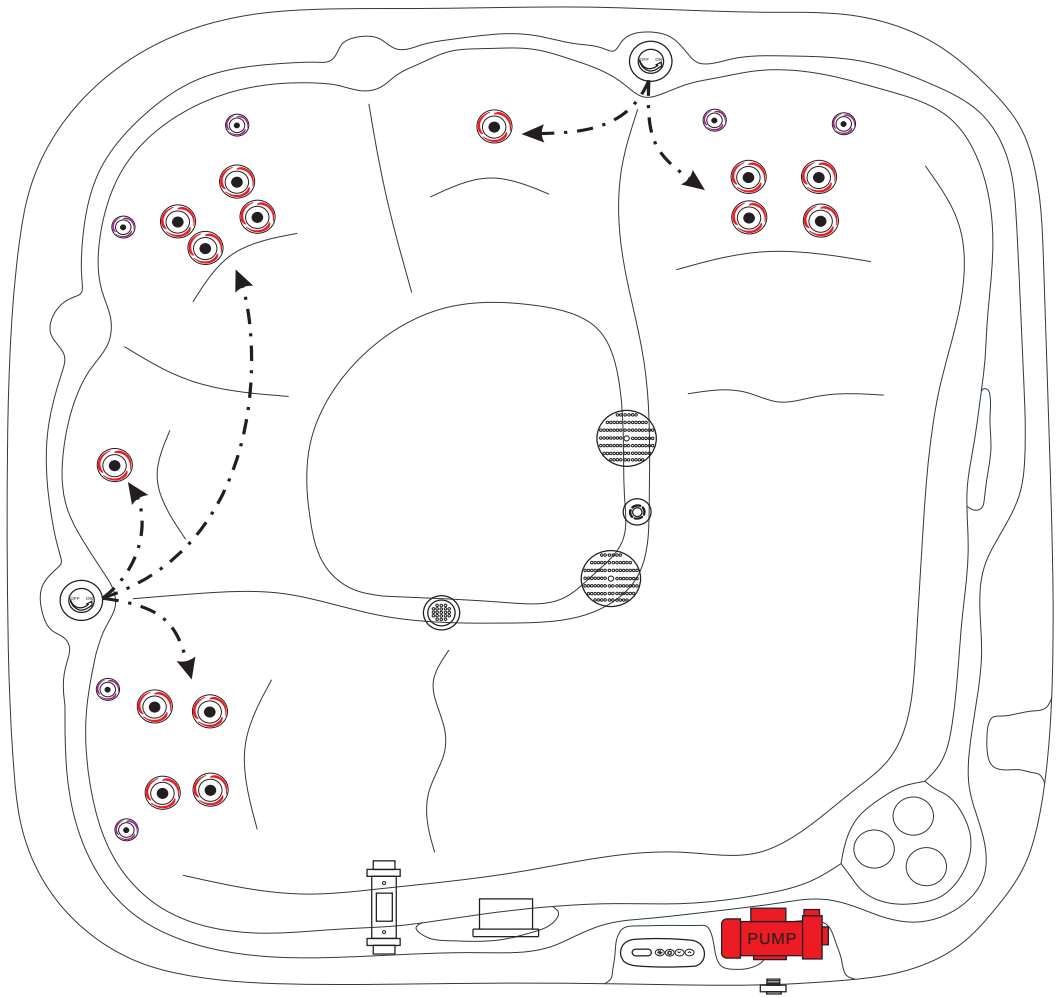

DREAM

PASSION SPAS PURE COLLECTION

POWER SUPPLY
1x 13A/220V

PROCALOR
HEATING & POOLS

Calle Santa Amelia, 18 · 38180 San Cristóbal de La Laguna · Tel: +34 922 611 500 · www.procalorhp.com

C.I.F. B76649805

	Clusterjet 150233	6pcs		Air Control	150499		Controller	150041
	Mini jet 152021	14pcs		Filter lid	153251		Heater	150063
	Spa Light 150766	1pc		Filter Front (Blue)	150925		Drainage	150511
	Suction 150517	2pcs		Filter J2-25	151192		WP200 Mass. Pump	150819
							VL260 Display	150031