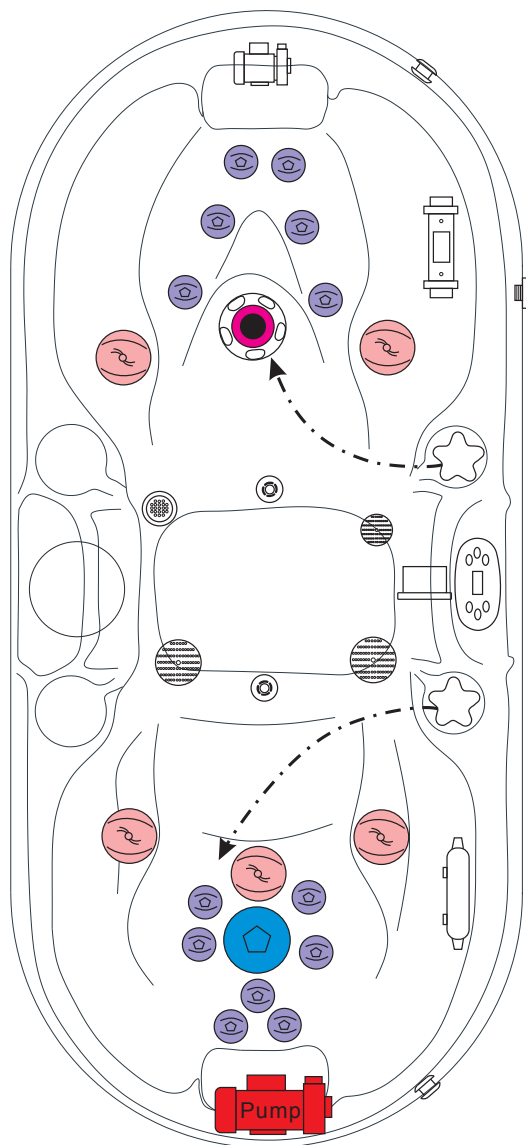

Calle Santa Amelia, 18 · 38180 San Cristóbal de La Laguna · Tel: +34 922 611 500 · www.procalorhp.com

C.I.F. B76649805

	Clusterjet 150293	13pcs		Air Control	150520		Controller	150041
	Mini Jet 150126	5pcs		UV lamp	150777		Heater	150063
	Power Jet 150155	1pc		Pillow	150403		Drainage	150511
	Swim Jet 150202	1pc		Skimmer Front Filter 6ch-940	150928 151140		WTC50 Circ. Pump	150817
	Spa Light 150766	1pc					LP300 Mass. Pump	150818
	Suction 150516	1pc					VL260 Display	150031
	Suction 150517	2pcs