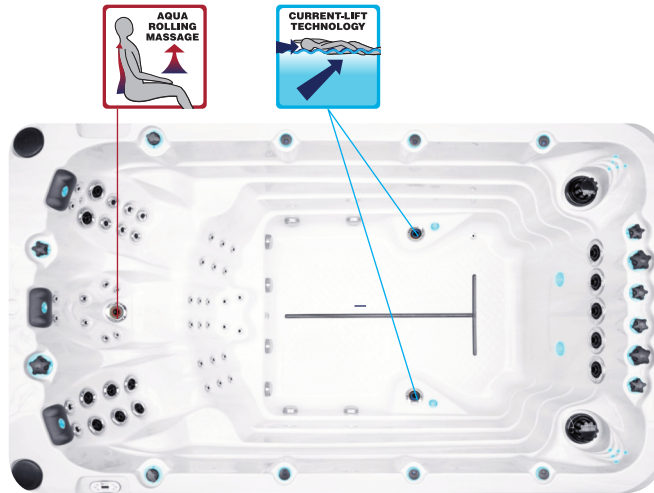

## SPECIFICATIONS/GENERAL

Dimensions LxVxH.....	394x226 x 126/152 cm
Number of Loungers.....	3
Capacity in Liter.....	7500/9000
Dry Weight in kg.....	1200/1400
Full Weight in kg.....	8700/10400
Shell Material.....	Aristech® Acrylic with Vinylester and Polyester
Synthetic Maintenance Free Cabinet.....	Standard
Removable Side Panels.....	8
Durable Support System.....	Synthetic
Everlast™ Full Floor Support Material.....	Polyester
High Density Urethane Insulation.....	Standard

## WATER SYSTEM

Total jets.....	58
Air Control Valve.....	5
Filters / Surface.....	(2) 50 Square Feet
Top Access Skim Filter.....	High-Volume Vortex Skimmer
Floor Drain.....	1
External Drain.....	1
Hi Flow Suctions.....	8
Water Diverter Valve.....	2
6" Turbo Swim Jet.....	7
6" Aqua Rolling Massage Jet.....	1
5" Massage Jets, Directional, Rotational and Pulsational.....	8
3" Directional Jets.....	8
2" Directional Jets.....	32
Ozone Jets.....	2

## SPECIAL FEATURES

Molded Headrest Soft Pillows with LED Light.....	3
StarBrite Interior LED Light System.....	Standard
Cascade Creek Water Fall.....	1
Exterior Corner LED Lighting.....	Standard
Aromatherapy System.....	Standard
Ozone Sanitation System.....	Standard
UV Synergy System.....	Standard
Ultra Efficient Dual-Wrap Cabinet Insulation.....	Standard
5/4 Ultra Efficient Walk-On Cover.....	Optional