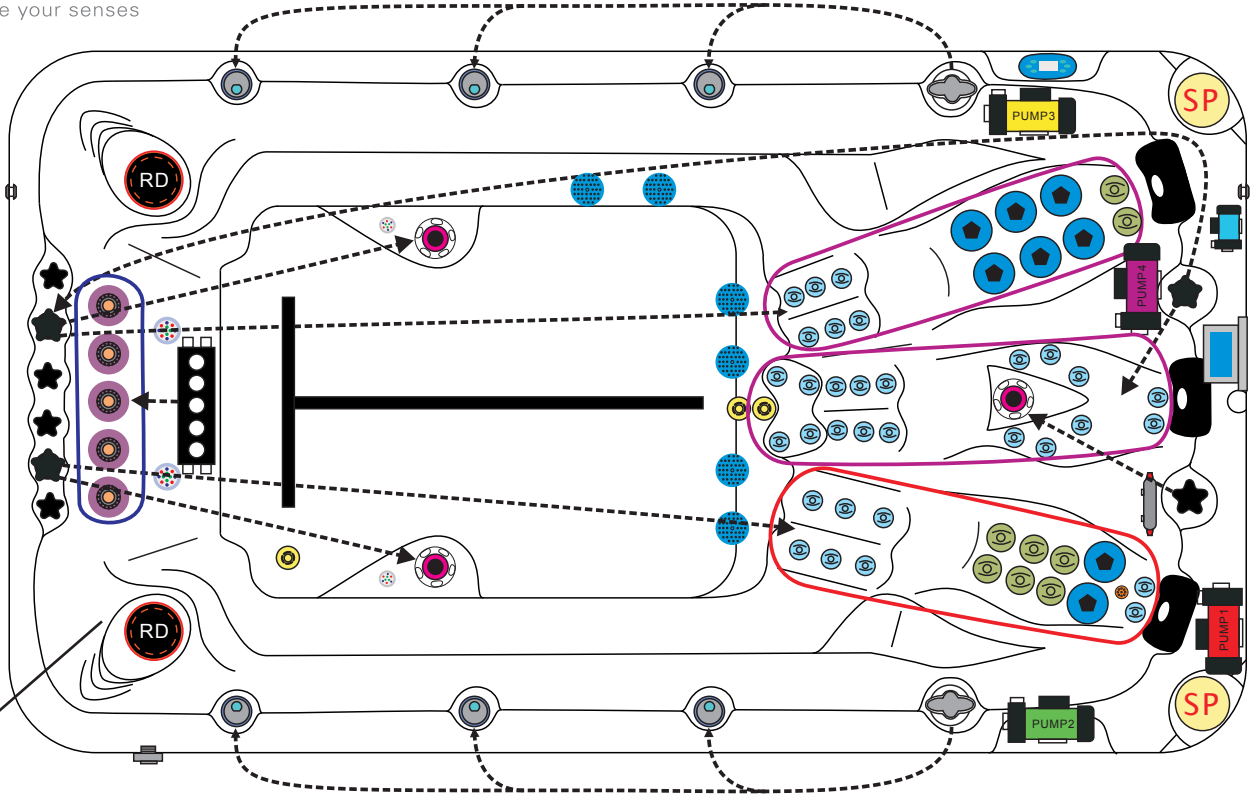

POWER SUPPLY
I x 20A/380V or
I x 40A/230V

PROCALOR
HEATING & POOLS

Calle Santa Amelia, 18 · 38180 San Cristóbal de La Laguna · Tel: +34 922 611 500 · www.procalorhp.com

C.I.F. B76649805

	Jet 2" 32pcs		Water Control 152198		Speaker 150321
	Jet 3" 8pcs		Water Diverter 150493		Controller & Heater 152220 JZ6013x1
	Jet 5" 8pcs		Air/Water Control 150520		Controller & Heater 152222 JZ6013x2
	Swim Jet 150202 3pcs		Water Diverter 152029		Drainage 150511
	River Jet 152200 5pcs		Optional Air Pump 150827		WTC50 Circ. Pump 150861
			Aromatherapy 150560		LP300 Mass. Pump 150818 (6pcs)
			UV-lamp 150777		TP600 Display 151059 (2pcs)
			Pillow 150403		Diverter Pump 150828
			Filter lid Black 159111		
			Filter 4ch-949 151131